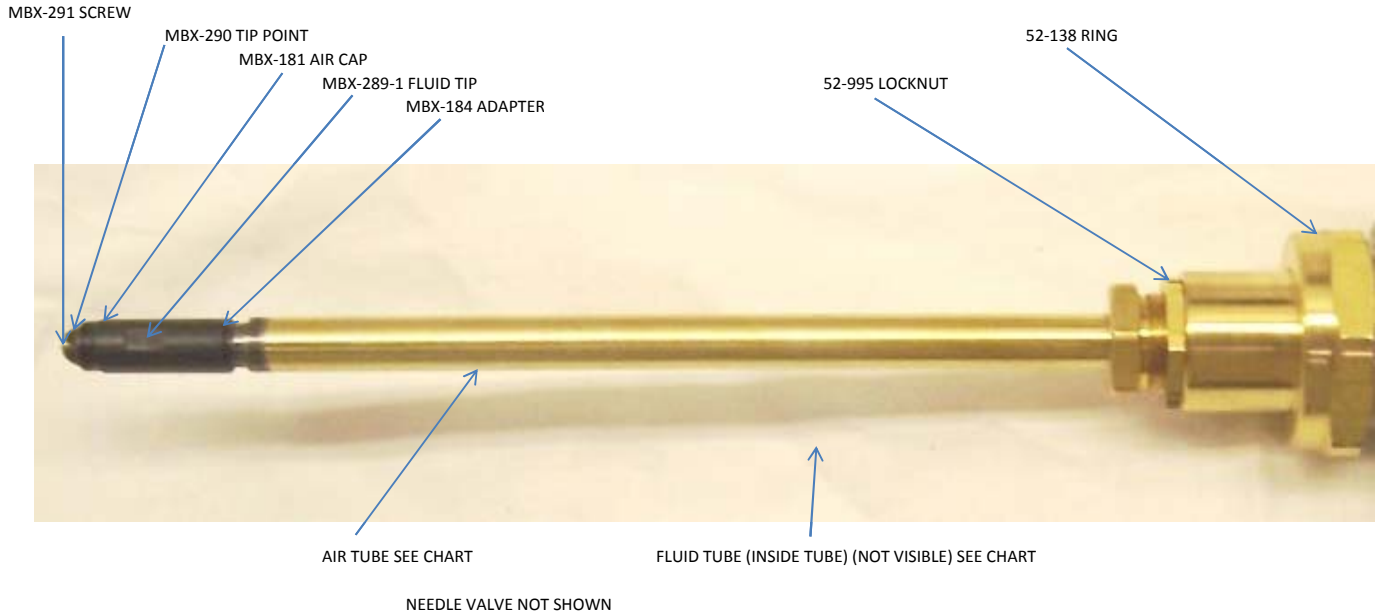

"SCMBX" CIRCULAR FINE FINISH GUN EXTENSION BREAKDOWN

BINKS®
77-5586

Length	2100 / 2001 GUN		95 SPRAY GUN		95A AUTOMATIC SPRAY GUN		21 GUN	
	EXTENSION	NEEDLE VALVE	EXTENSION	NEEDLE VALVE	EXTENSION	NEEDLE VALVE	EXTENSION	NEEDLE VALVE
9"	52-1095MBX	52-30MBX	52-3849MBX	52-3873MBX	52-4231MBX	52-3873MBX	52-1107MBX	52-66MBX
12"	52-1096MBX	52-31MBX	52-3850MBX	52-3874MBX	52-4232MBX	52-3874MBX	52-1108MBX	52-67MBX
15"	52-1097MBX	52-32MBX	52-3851MBX	52-3875MBX	52-4233MBX	52-3875MBX	52-1109MBX	52-68MBX
18"	52-1098MBX	52-33MBX	52-3852MBX	52-3876MBX	52-4234MBX	52-3876MBX	52-1110MBX	52-69MBX
21"	52-1099MBX	52-34MBX	52-3853MBX	52-3877MBX	52-4235MBX	52-3877MBX	52-1111MBX	52-70MBX
27"	52-1100MBX	52-35MBX	52-3854MBX	52-3878MBX	52-4236MBX	52-3878MBX	52-1112MBX	52-71MBX
33"	52-1101MBX	52-36MBX	52-3855MBX	52-3879MBX	52-4237MBX	52-3879MBX	52-1113MBX	52-72MBX
39"	52-1102MBX	52-37MBX	52-3856MBX	52-3880MBX	52-4238MBX	52-3880MBX	52-1114MBX	52-73MBX
51"	52-1103MBX	52-38MBX	52-3857MBX	52-3881MBX	52-4239MBX	52-3881MBX	52-1115MBX	52-74MBX
63"	52-1104MBX	52-39MBX	52-3858MBX	52-3882MBX	52-4240MBX	52-3882MBX	52-1116MBX	52-75MBX
75"	52-1105MBX	52-40MBX	52-3859MBX	52-3883MBX	52-4241MBX	52-3883MBX	52-1117MBX	52-76MBX
87"	52-1106MBX	52-41MBX	52-3860MBX	52-3884MBX	52-4242MBX	52-3884MBX	52-1118MBX	52-77MBX

Length	AIR AND FLUID TUBE ASSEMBLY NUMBERS	
	AIR TUBE	MATERIAL TUBE
9"	52-1058MBX	52-1070MBX
12"	52-1059MBX	52-1071MBX
15"	52-1060MBX	52-1072MBX
18"	52-1061MBX	52-1073MBX
21"	52-1062MBX	52-1074MBX
27"	52-1063MBX	52-1075MBX
33"	52-1064MBX	52-1076MBX
39"	52-1065MBX	52-1077MBX
51"	52-1066MBX	52-1078MBX
63"	52-1067MBX	52-1079MBX
75"	52-1068MBX	52-1080MBX
87"	52-1069MBX	52-1081MBX