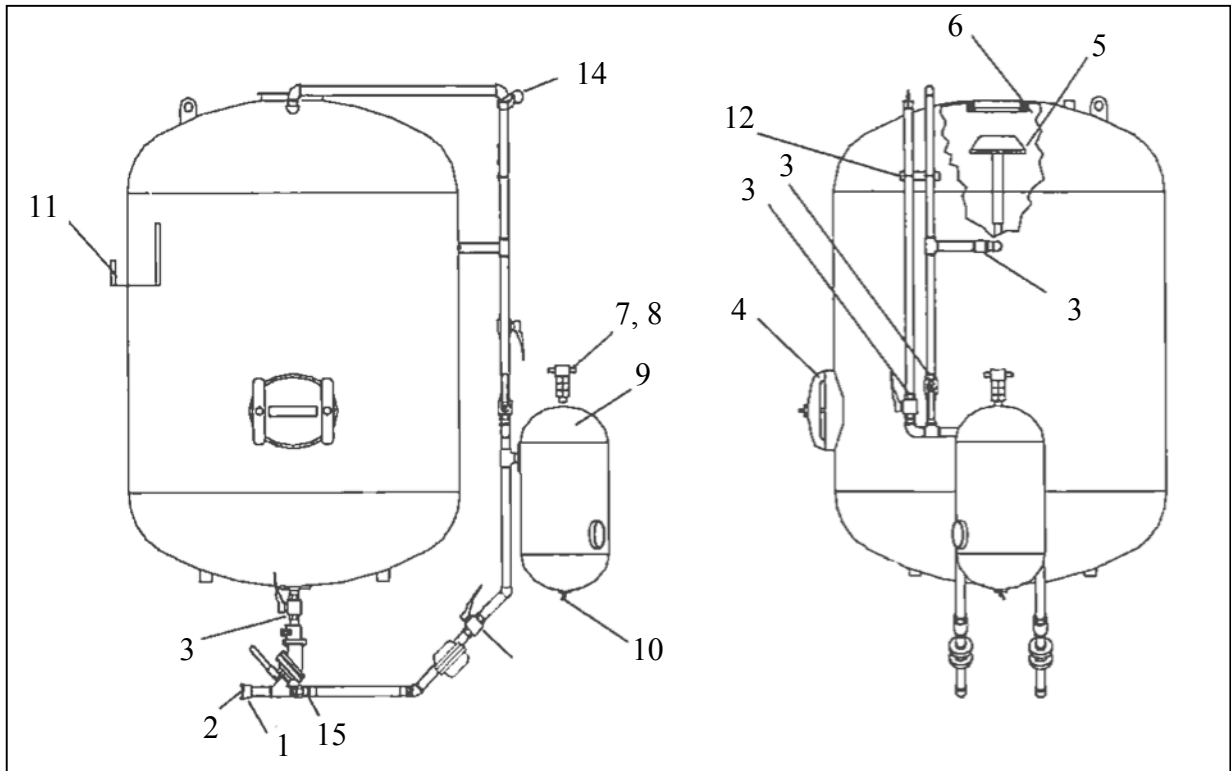

Dallas Branch
4770 Gretna
Dallas, TX 75207
(214) 631-0584
Fax (214) 631-5824
1-800-BLAST 97

Clemtex Bulk Blast Machines

Item	Description	Stock No
1.	Coupling, 1-1/4" thread	CFB00551
2.	Gasket, coupling (package of 10).....	CQG00850
3.	Ball valve w/ handle, 1-1/4"	F400-1-1/4
4.	Gasket, manway door	PBT3
5.	Pop-up valve w/ stem, 8"	PRP05643
6.	Seal, 8" pop-up seat	PRP05641
7.	Air filter, 1/2"	F3008M00
8.	Element, 1/2" filter	FRP95209
9.	Water separator tank, 16"	SBT1500
10.	Petcock, 1/4"	VA542
11.	Hanger, hose	05158
12.	U-bolt 5/16"	03276
13.	Check valve, 1-1/4"	TLR2088
14.	Rain cap	20829
15.	Adaptor, 1-1/4" NPT x JIC	22529

Item	Description	Stock No.
1.	Moisture Trap	F3008M00
2.	Control Valve.....	TRL02024
3.	Twinline Hose Assy, 10ft.....	TLR01944
4.	Hose End, 3/16", Reusable.....	TLR610
5.	Hose Adaptor.....	TLR01944
6.	Twinline Hose Assy, 60ft.....	TLR660
7.	Deadman Valve.....	RLX10565
8.	Ball Valve, 1-1/4"	F400-1-1/4
9.	Air Valve, 1-1/4"	5720
10.	Pusherline, 1-1/4" x 31"	23675
11.	Adaptor, Pusherline.....	22529
12.	Abrasive Metering Valve, FSV	FSV02427
13.	Coupling, Threaded 1-1/4" NPT	CFB00551
14.	Coupling, CQ-3	CQB00565
15.	Blast Hose, 1-1/4" I.D..... (Specify Length)	CSH114
16.	Pinch Valve Assy	CLCPV
17.	Air Hose Assy, 1/4" I.D. x 10ft	CAH1014C
18.	Air Hose Assy, 1/4" I.D. x 5ft	CAH514C