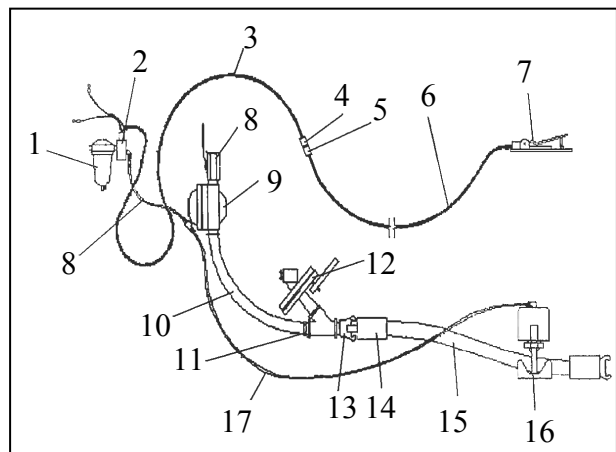

Item	Description	Stock No.
1.	Moisture Trap	F3008M00
2.	Control Valve.....	TRL02024
3.	Twinline Hose Assy, 10ft.....	TLR01944
4.	Hose End, 3/16", Reusable.....	TLR610
5.	Hose Adaptor.....	TLR01944
6.	Twinline Hose Assy, 60ft.....	TLR660
7.	Deadman Valve.....	RLX10565
8.	Ball Valve, 1-1/4"	F400-1-1/4
9.	Air Valve, 1-1/4"	5720
10.	Pusherline, 1-1/4" x 31"	23675
11.	Adaptor, Pusherline.....	22529
12.	Abrasive Metering Valve, FSV	FSV02427
13.	Coupling, Threaded 1-1/4" NPT	CFB00551
14.	Coupling, CQ-3	CQB00565
15.	Blast Hose, 1-1/4" I.D..... (Specify Length)	CSH114
16.	Pinch Valve Assy	CLCPV
17.	Air Hose Assy, 1/4" I.D. x 10ft	CAH1014C
18.	Air Hose Assy, 1/4" I.D. x 5ft	CAH514C

Electric Remote Controls

Item	Description	Stock No.
1.	Moisture Trap.....	F3008M00
2.	Electric Solenoid, 12VDC.....	TLR812E
3.	Electric Cord, 10ft.....	CEW10
4.	Plug, Female	CEWFC
5.	Plug, Male	CEWMC
6.	Electric Cord, 50ft.....	CEW50
7.	Electric Deadman Valve	RLVE
8.	Ball Valve, 1-1/4"	F400-1-1/4
9.	Air Valve, 1-1/4"	5720
10.	Pusherline, 1-1/4" x 31"	23675
11.	Adaptor, Pusherline.....	22529
12.	Abrasive Metering Valve, FSV.....	FSV02427
13.	Coupling, Threaded 1-1/4" NPT	CFB00551
14.	Coupling, CQ-3.....	CQB00565
15.	Blast Hose, 1-1/4" I.D..... (Specify Length)	CSH114
16.	Pinch Valve Assy.....	CLCPV
17.	Air Hose Assy, 1/4" I.D. x 10ft.....	CAH1014C
18.	Air Hose Assy, 1/4" I.D. x 5ft.....	CAH514C