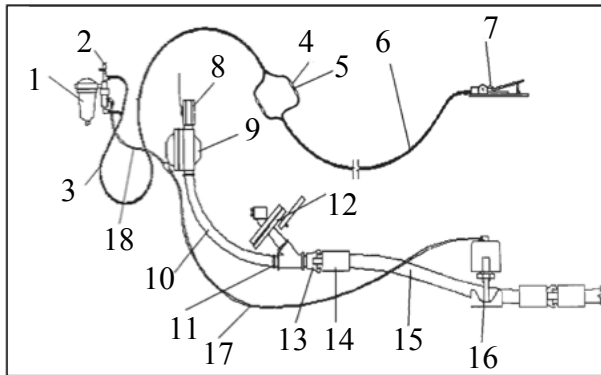

Item	Description	Stock No.
1.	Moisture Trap	F3008M00
2.	Control Valve.....	TRL02024
3.	Twinline Hose Assy, 10ft.....	TLR01944
4.	Hose End, 3/16", Reusable.....	TLR610
5.	Hose Adaptor.....	TLR01944
6.	Twinline Hose Assy, 60ft.....	TLR660
7.	Deadman Valve.....	RLX10565
8.	Ball Valve, 1-1/4"	F400-1-1/4
9.	Air Valve, 1-1/4"	5720
10.	Pusherline, 1-1/4" x 31"	23675
11.	Adaptor, Pusherline.....	22529
12.	Abrasive Metering Valve, FSV	FSV02427
13.	Coupling, Threaded 1-1/4" NPT	CFB00551
14.	Coupling, CQ-3	CQB00565
15.	Blast Hose, 1-1/4" I.D..... (Specify Length)	CSH114
16.	Pinch Valve Assy	CLCPV
17.	Air Hose Assy, 1/4" I.D. x 10ft	CAH1014C
18.	Air Hose Assy, 1/4" I.D. x 5ft	CAH514C

Electric Remote Controls

Item	Description	Stock No.
1.	Moisture Trap.....	F3008M00
2.	Electric Solenoid, 12VDC.....	TLR812E
3.	Electric Cord, 10ft.....	CEW10
4.	Plug, Female	CEWFC
5.	Plug, Male	CEWMC
6.	Electric Cord, 50ft.....	CEW50
7.	Electric Deadman Valve	RLVE
8.	Ball Valve, 1-1/4"	F400-1-1/4
9.	Air Valve, 1-1/4"	5720
10.	Pusherline, 1-1/4" x 31"	23675
11.	Adaptor, Pusherline.....	22529
12.	Abrasive Metering Valve, FSV.....	FSV02427
13.	Coupling, Threaded 1-1/4" NPT	CFB00551
14.	Coupling, CQ-3.....	CQB00565
15.	Blast Hose, 1-1/4" I.D..... (Specify Length)	CSH114
16.	Pinch Valve Assy.....	CLCPV
17.	Air Hose Assy, 1/4" I.D. x 10ft.....	CAH1014C
18.	Air Hose Assy, 1/4" I.D. x 5ft.....	CAH514C